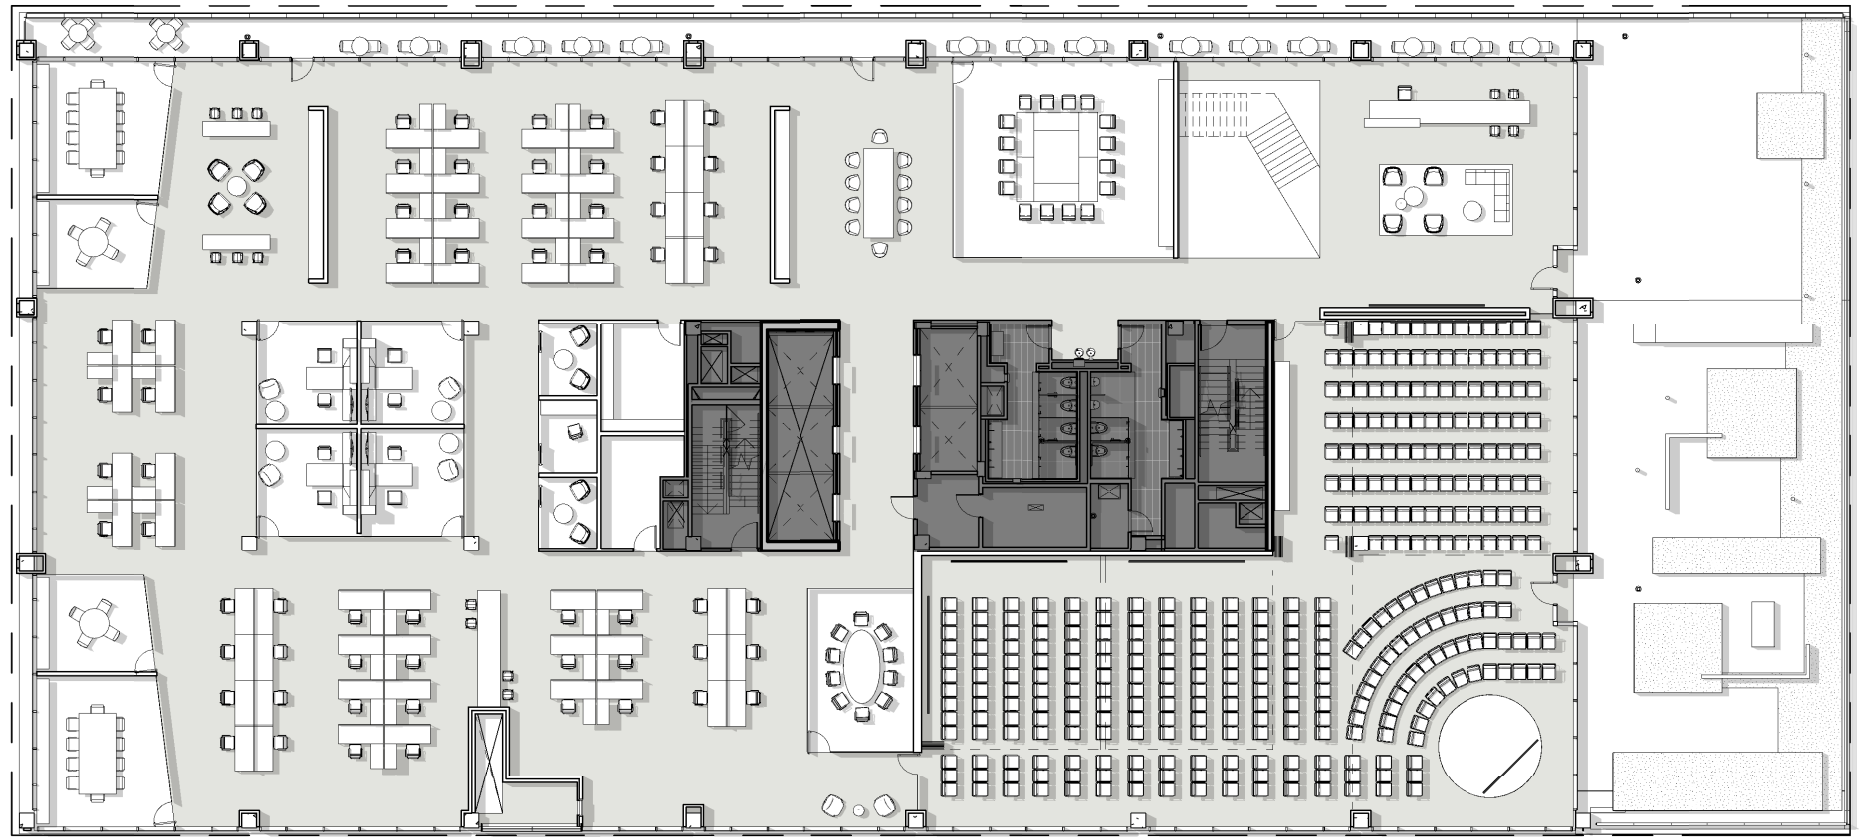

**2ND  
FLOOR**

23,399 RSF

Private 5,287 SF Terrace

# 2ND FLOOR TEST-FIT LARGE-SCALE CONFERENCE CENTER (347 SEATS)

23,399 RSF

Private 5,287 SF Terrace

Union Street

Morse Street

# 2ND FLOOR TEST-FIT CLASSROOM-STYLE CONFERENCE CENTER (120 SEATS)

23,399 RSF

Private 5,287 SF Terrace

Union Street

Morse Street

# 2ND FLOOR TEST-FIT FLEXIBLE CONFERENCING

23,399 RSF

Private 5,287 SF Terrace

Union Street

Morse Street