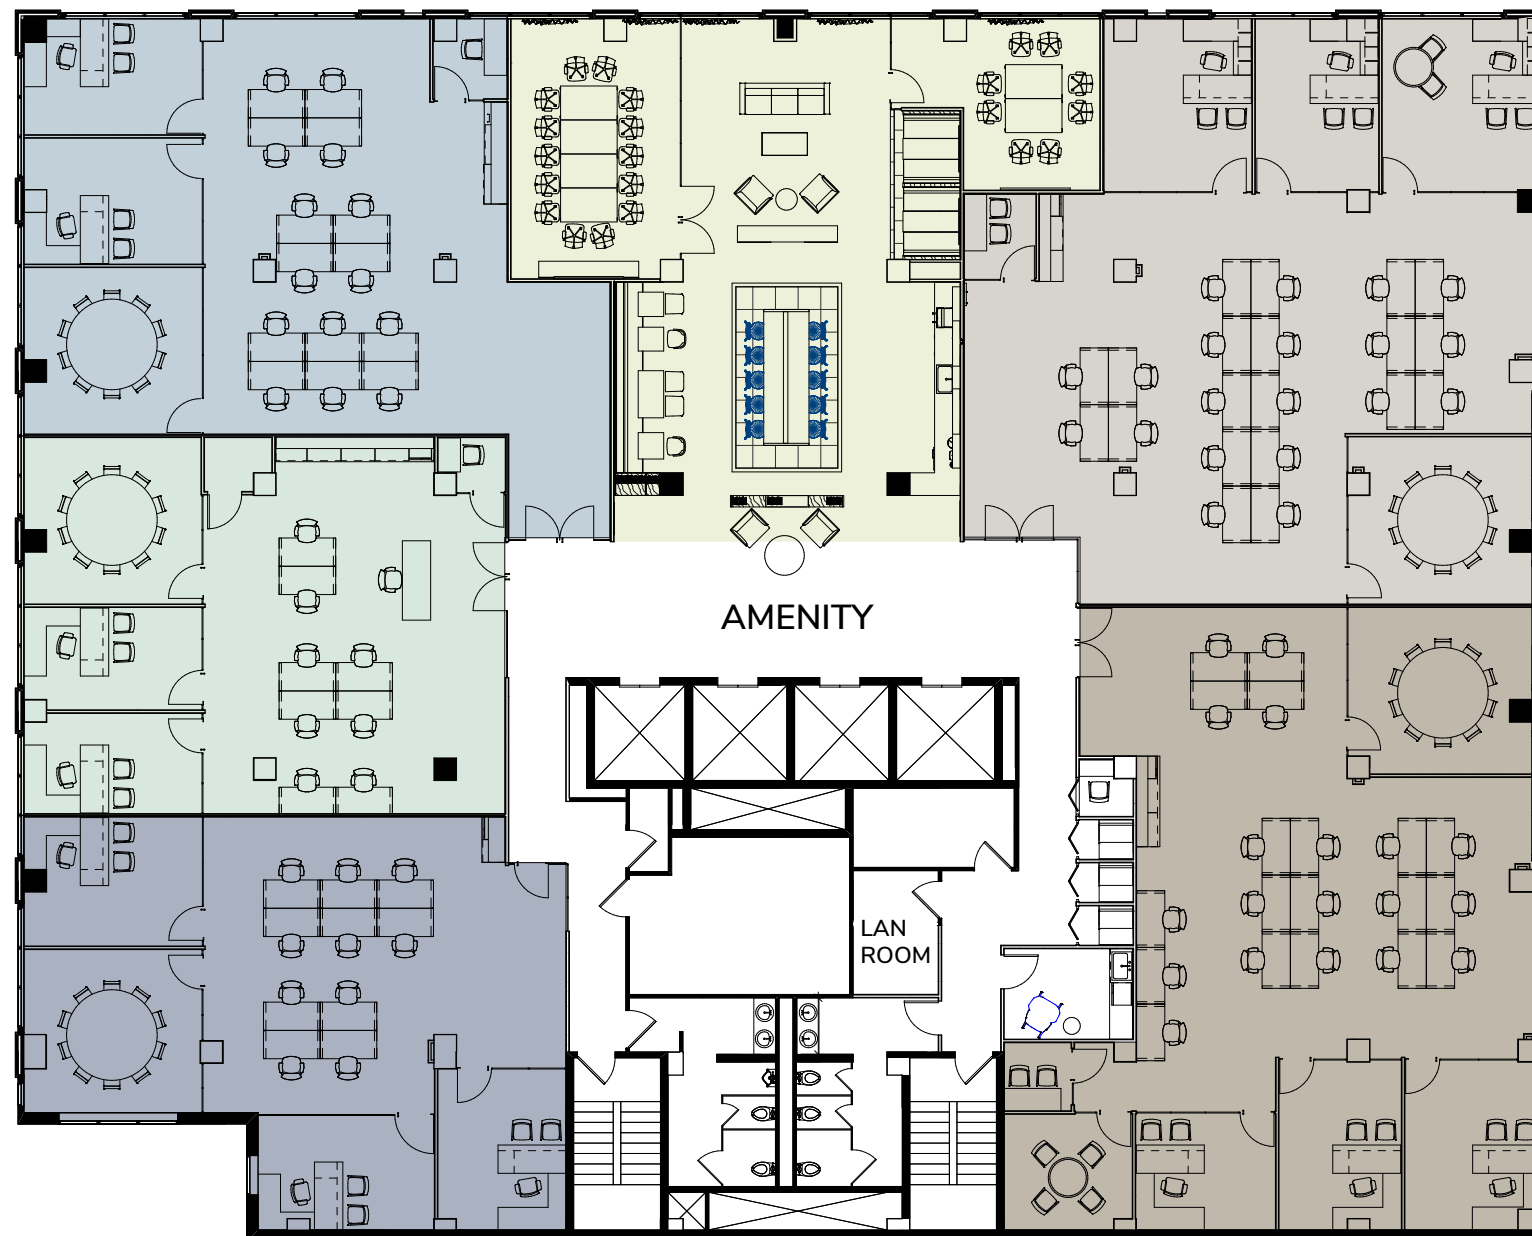

SUITE #520
2,843 RSF

SUITE #510
3,885 RSF

SUITE #530
2,424 RSF

SUITE #540
2,404 RSF

Access to building amenities including:

-  Fitness center
-  Bike room
-  Bevi Machine
-  Craft Coffee
-  Conference Rooms
-  Dedicated Pantry
-  Wellness Room

SUITE #500
3,701 RSF